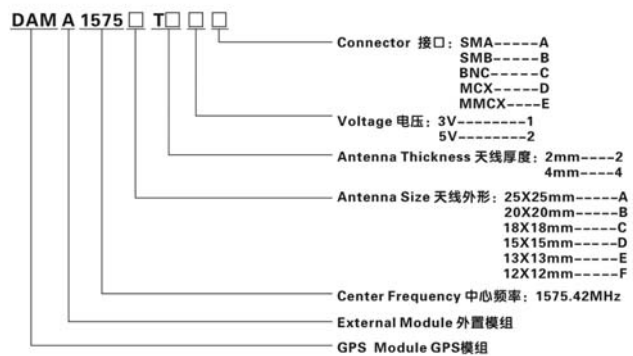

GPS External Active Module

-For GPS Car Navigation System and so on.
-适用于车载GPS导航等。

RADIATION PATTERN(方向图)

Dimension (尺寸) (Unit:mm)

Principal Parameters(主要参数)

Part No. 型号	天线尺寸 Antenna Size	电压 Voltage	接口 Connector
DAMA1575AT42A	25 × 25 × 4mm	5V	SMA
DAMA1575AT42B	25 × 25 × 4mm	5V	SMB
DAMA1575AT42C	25 × 25 × 4mm	5V	BNC
DAMA1575AT42D	25 × 25 × 4mm	5V	MCX
DAMA1575AT42E	25 × 25 × 4mm	5V	MMCX
DAMA1575AT41A	25 × 25 × 4mm	3V	SMA
DAMA1575AT41B	25 × 25 × 4mm	3V	SMB
DAMA1575AT41C	25 × 25 × 4mm	3V	BNC
DAMA1575AT41D	25 × 25 × 4mm	3V	MCX
DAMA1575AT41E	25 × 25 × 4mm	3V	MMCX

GPS External Active Module(GPS外置模组)

Note:The data for reference only, Design it as customer's request.以上参数仅作为参考，可根据用户要求设计。