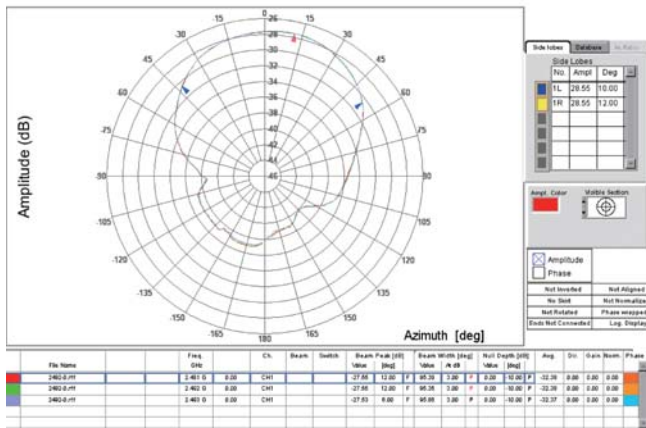

GPS External Active Module

-For GPS Car Navigation System and so on.
-适用于车载GPS导航等。

RADIATION PATTERN(方向图)

Dimension (尺寸) (Unit:mm)

Principal Parameters(主要参数)

Part No. 型号	天线尺寸 Antenna Size	电压 Voltage	接口 Connector
DAMA1575AT42A	25 × 25 × 4mm	5V	SMA
DAMA1575AT42B	25 × 25 × 4mm	5V	SMB
DAMA1575AT42C	25 × 25 × 4mm	5V	BNC
DAMA1575AT42D	25 × 25 × 4mm	5V	MCX
DAMA1575AT42E	25 × 25 × 4mm	5V	MMCX
DAMA1575AT41A	25 × 25 × 4mm	3V	SMA
DAMA1575AT41B	25 × 25 × 4mm	3V	SMB
DAMA1575AT41C	25 × 25 × 4mm	3V	BNC
DAMA1575AT41D	25 × 25 × 4mm	3V	MCX
DAMA1575AT41E	25 × 25 × 4mm	3V	MMCX

GPS External Active Module(GPS外置模组)

Note:The data for reference only, Design it as customer's request.以上参数仅作为参考，可根据用户要求设计。