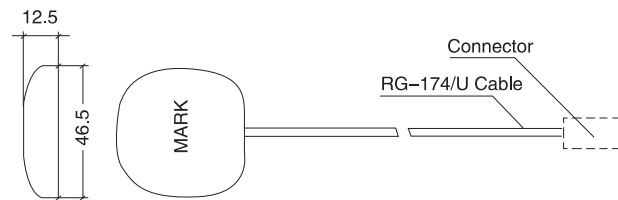

GPS External Active Module

-For GPS Car Navigation System and so on.
-适用于车载GPS导航等。

RADIATION PATTERN(方向图)

Dimension (尺寸) (Unit:mm)

Principal Parameters(主要参数)

Part No. 型号	天线尺寸 Antenna Size	电压 Voltage	接口 Connector
DAMA1575AT42A	25 × 25 × 4mm	5V	SMA
DAMA1575AT42B	25 × 25 × 4mm	5V	SMB
DAMA1575AT42C	25 × 25 × 4mm	5V	BNC
DAMA1575AT42D	25 × 25 × 4mm	5V	MCX
DAMA1575AT42E	25 × 25 × 4mm	5V	MMCX
DAMA1575AT41A	25 × 25 × 4mm	3V	SMA
DAMA1575AT41B	25 × 25 × 4mm	3V	SMB
DAMA1575AT41C	25 × 25 × 4mm	3V	BNC
DAMA1575AT41D	25 × 25 × 4mm	3V	MCX
DAMA1575AT41E	25 × 25 × 4mm	3V	MMCX

GPS External Active Module(GPS外置模组)

Note:The data for reference only, Design it as customer's request.以上参数仅作为参考，可根据用户要求设计。